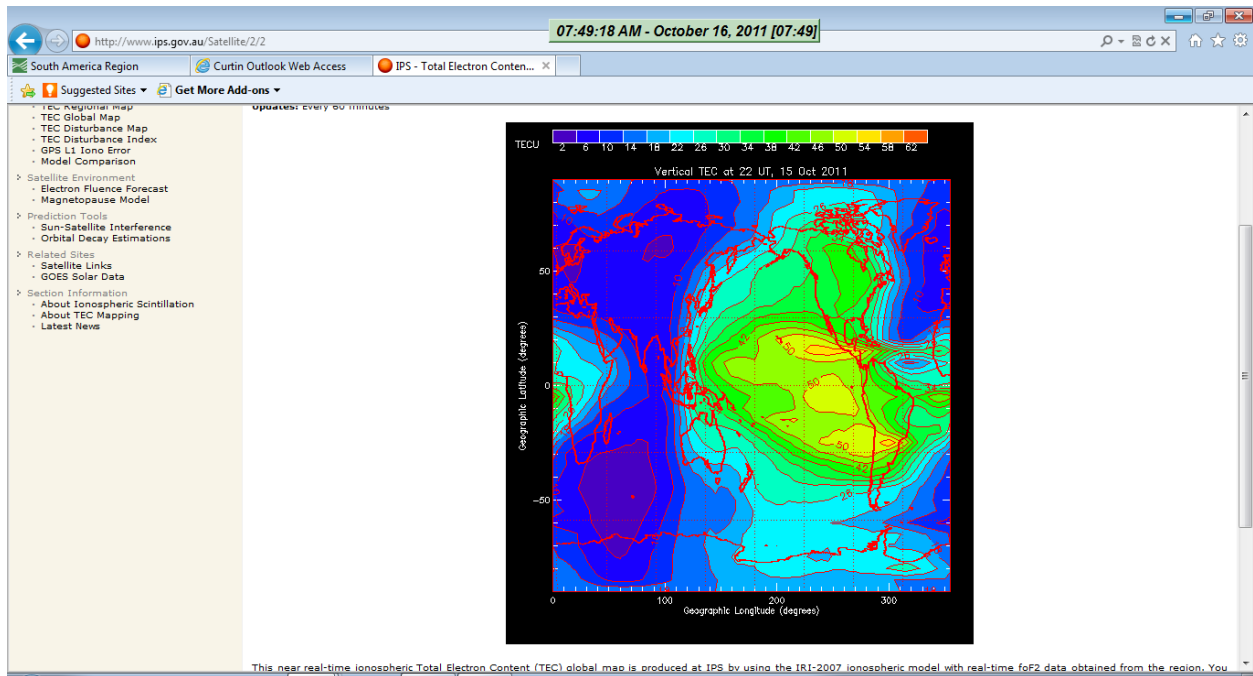

Start @ 2100UT 15, October, 2011

2200UT 15th October, 2011

2300UT 15th October, 2011

0000UT 16th October, 2011

0100UT 16th October, 2011

0200UT 16th October, 2011

0300UT 16th October, 2011

0400UT 15th October, 2011