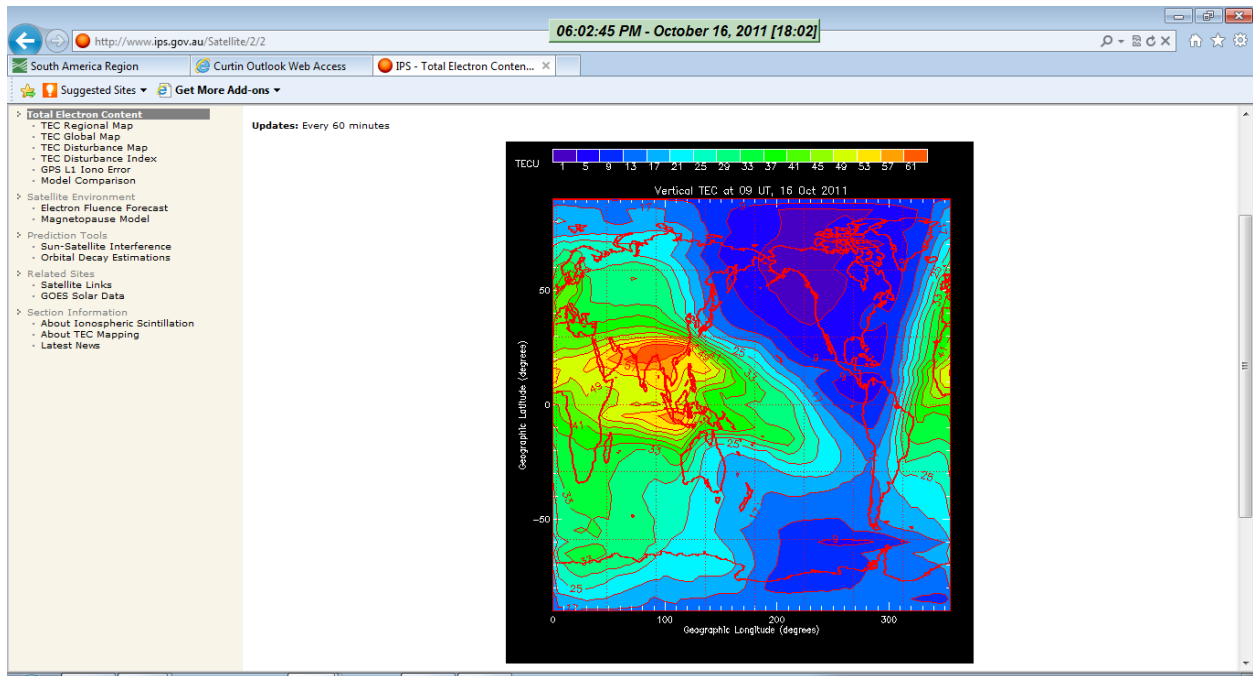

0800UT 16th October, 2011

0900UT 16th October, 2011