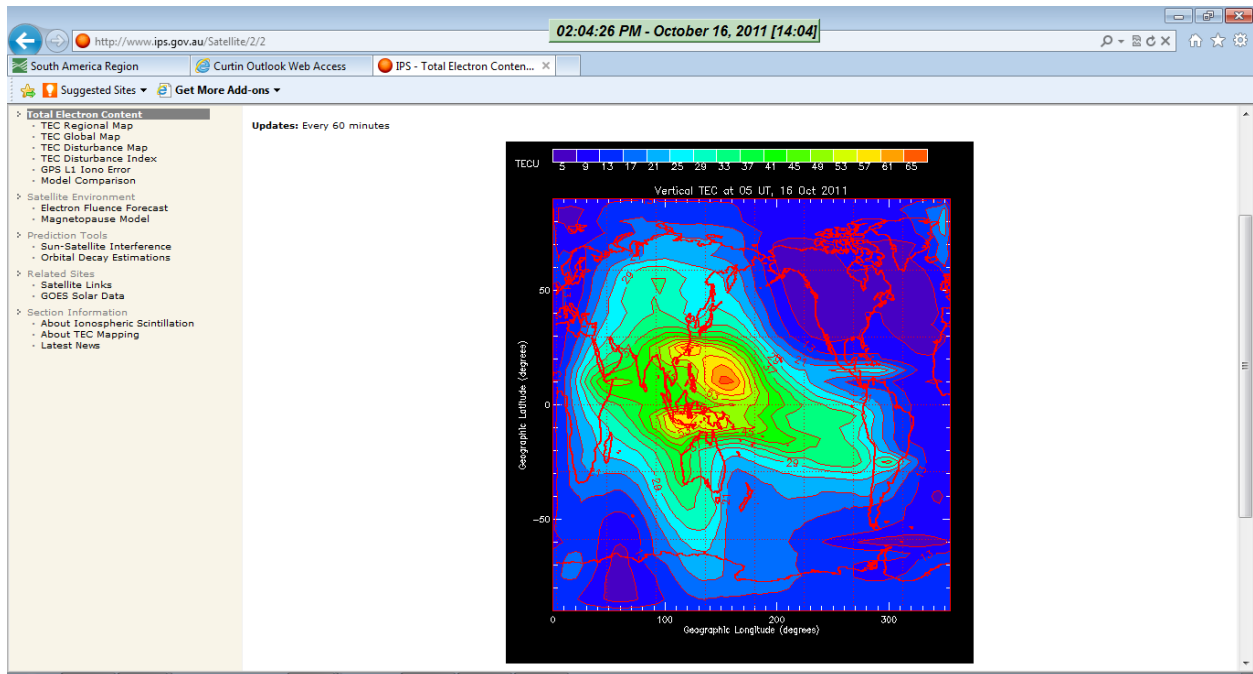

Start @ 2100UT 15, October, 2011

2200UT 15th October, 2011

2300UT 15th October, 2011

0000UT 16th October, 2011

0100UT 16th October, 2011

0200UT 16th October, 2011

0300UT 16th October, 2011

0400UT 15th October, 2011