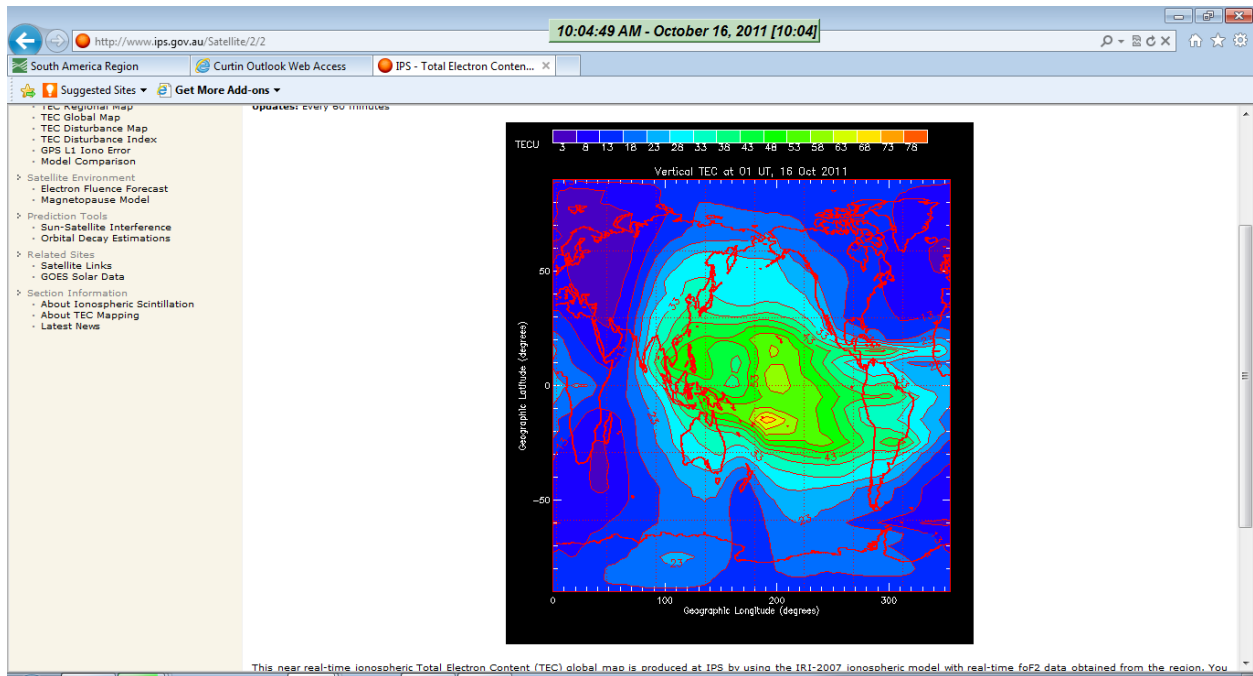

Start @ 2100UT 15, October, 2011

2200UT 15th October, 2011

2300UT 15th October, 2011

0000UT 16th October, 2011

0100UT 16th October, 2011

0200UT 16th October, 2011

0300UT 16th October, 2011

0400UT 15th October, 2011