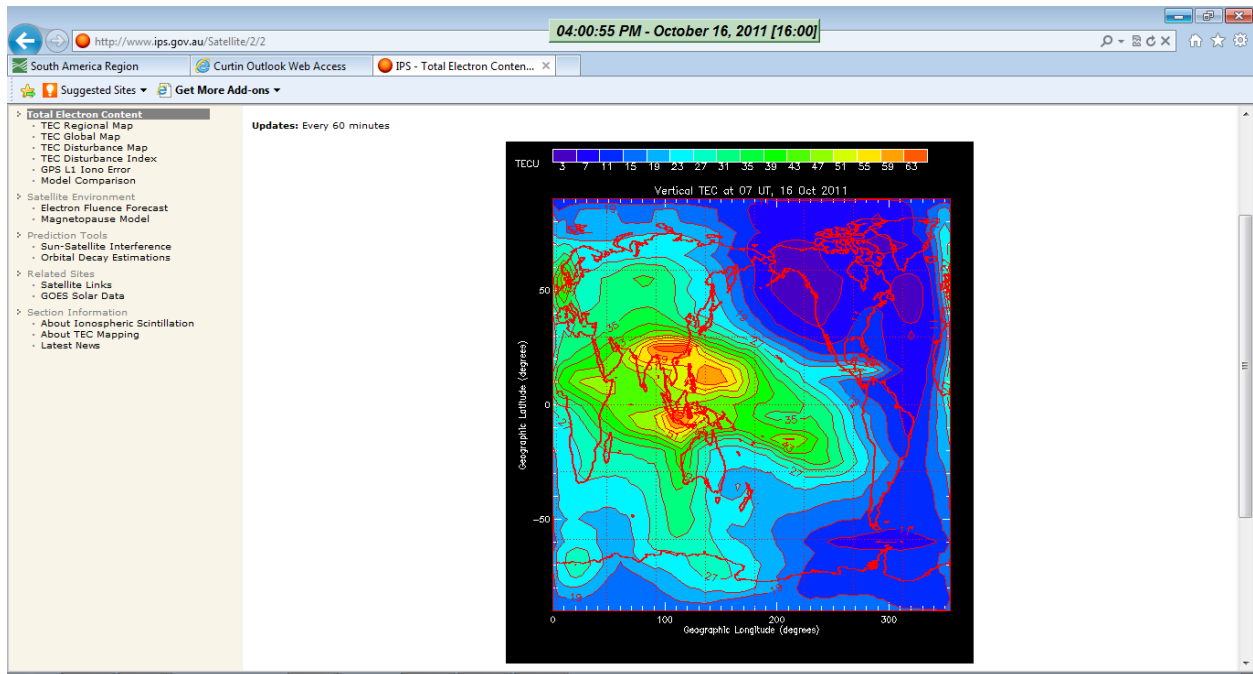

0700UT 16th October, 2011