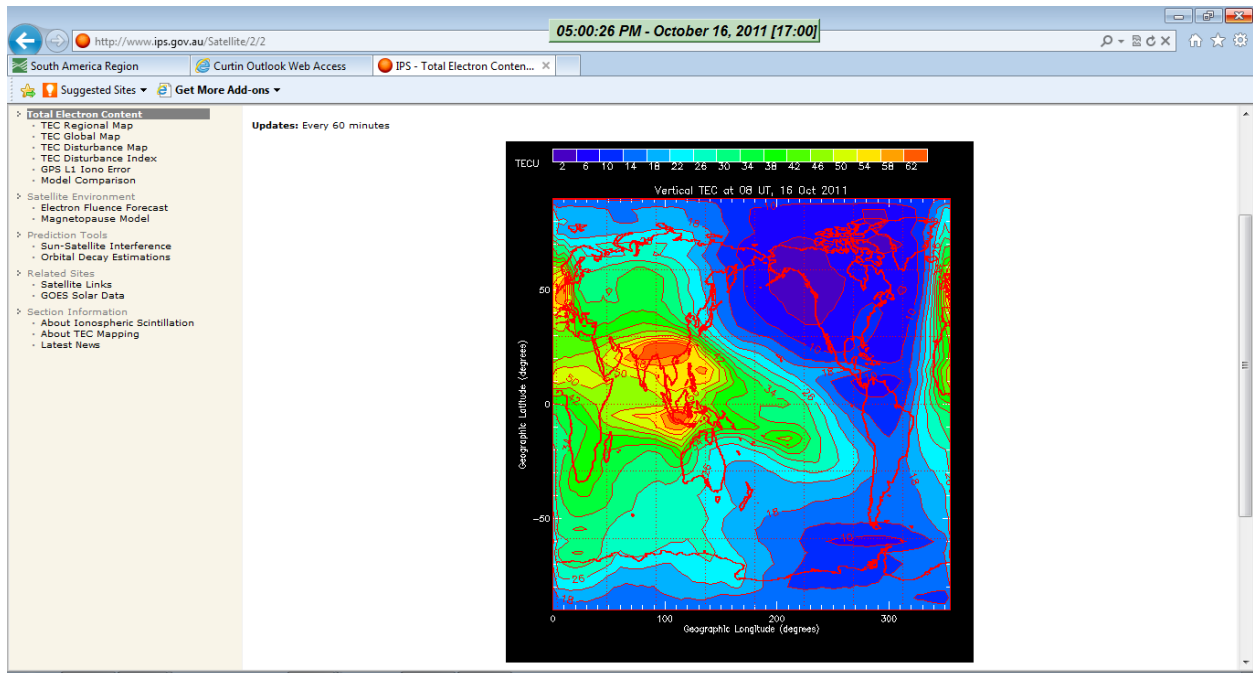

0700UT 16th October, 2011

0800UT 16th October, 2011