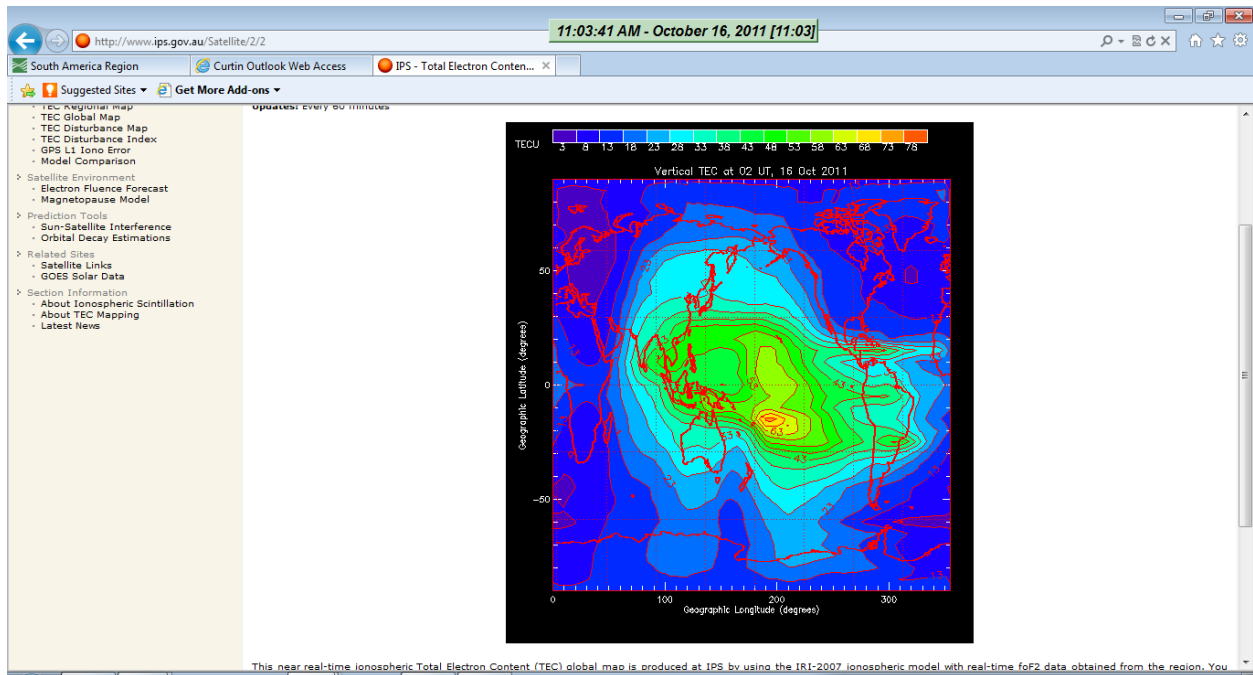

Start @ 2100UT 15, October, 2011

2200UT 15th October, 2011

2300UT 15th October, 2011

0000UT 16th October, 2011

0100UT 16th October, 2011

0200UT 16th October, 2011

0300UT 16th October, 2011

0400UT 15th October, 2011