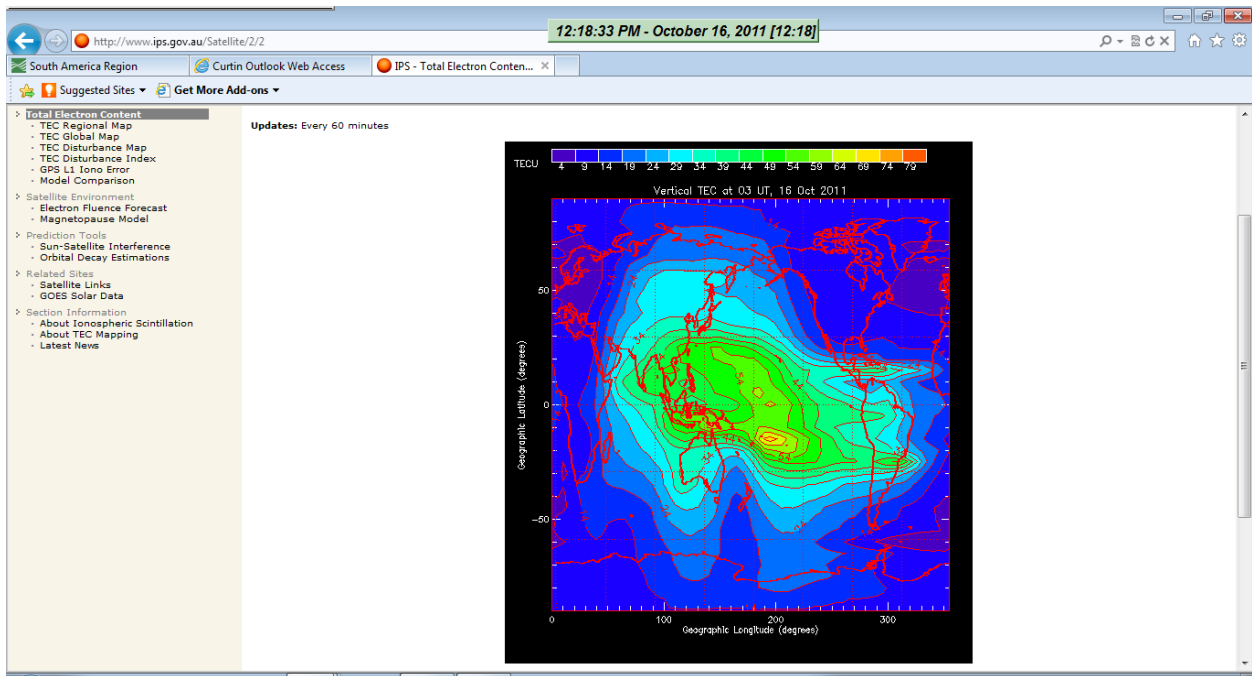

Start @ 2100UT 15, October, 2011

2200UT 15th October, 2011

2300UT 15th October, 2011

0000UT 16th October, 2011

0100UT 16th October, 2011

0200UT 16th October, 2011

0300UT 16th October, 2011

0400UT 15th October, 2011