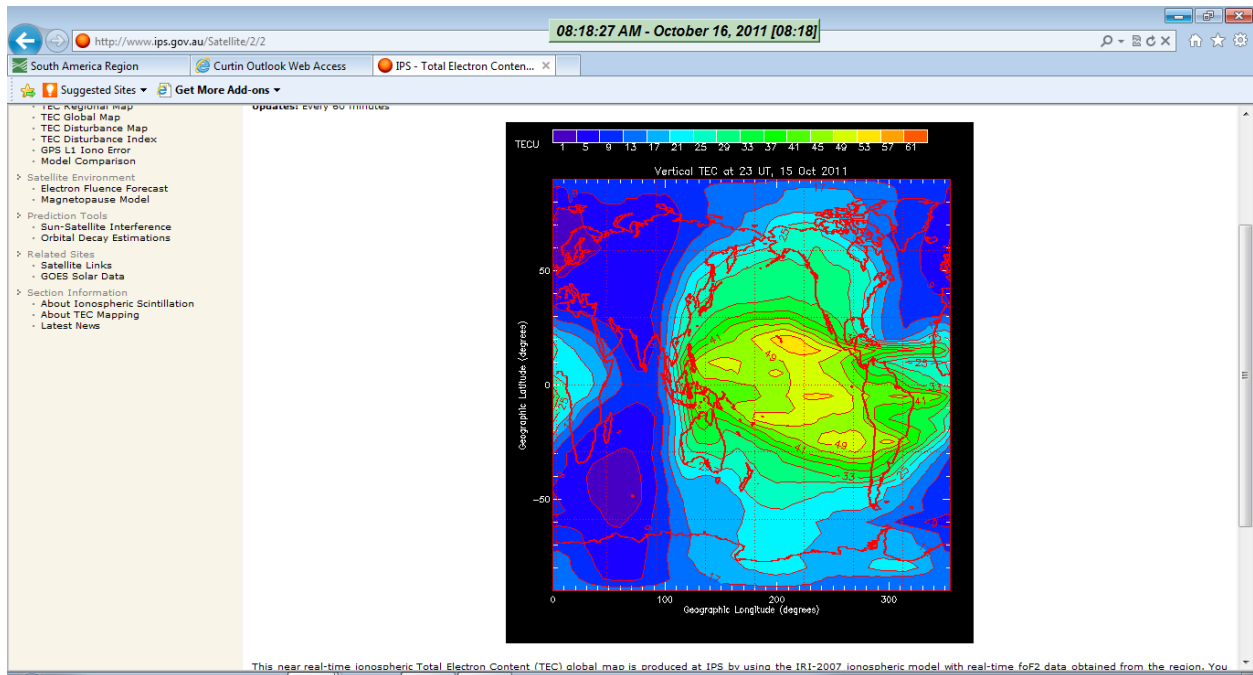

Start @ 2100UT 15, October, 2011

2200UT 15th October, 2011

2300UT 15th October, 2011

0000UT 16th October, 2011

0100UT 16th October, 2011

0200UT 16th October, 2011

0300UT 16th October, 2011

0400UT 15th October, 2011