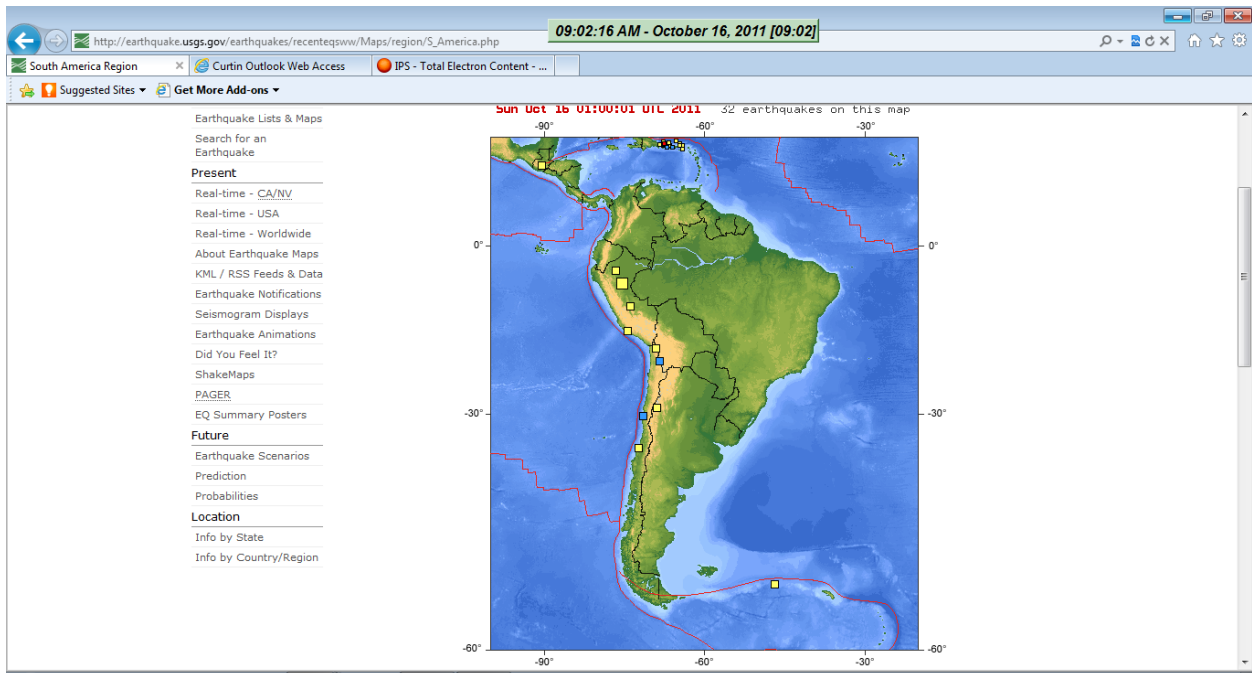

Start @ 2100UT 15, October, 2011

2200UT 15th October, 2011

2300UT 15th October, 2011

0000UT 16th October, 2011

0100UT 16th October, 2011

0200UT 16th October, 2011

0300UT 16th October, 2011

0400UT 15th October, 2011