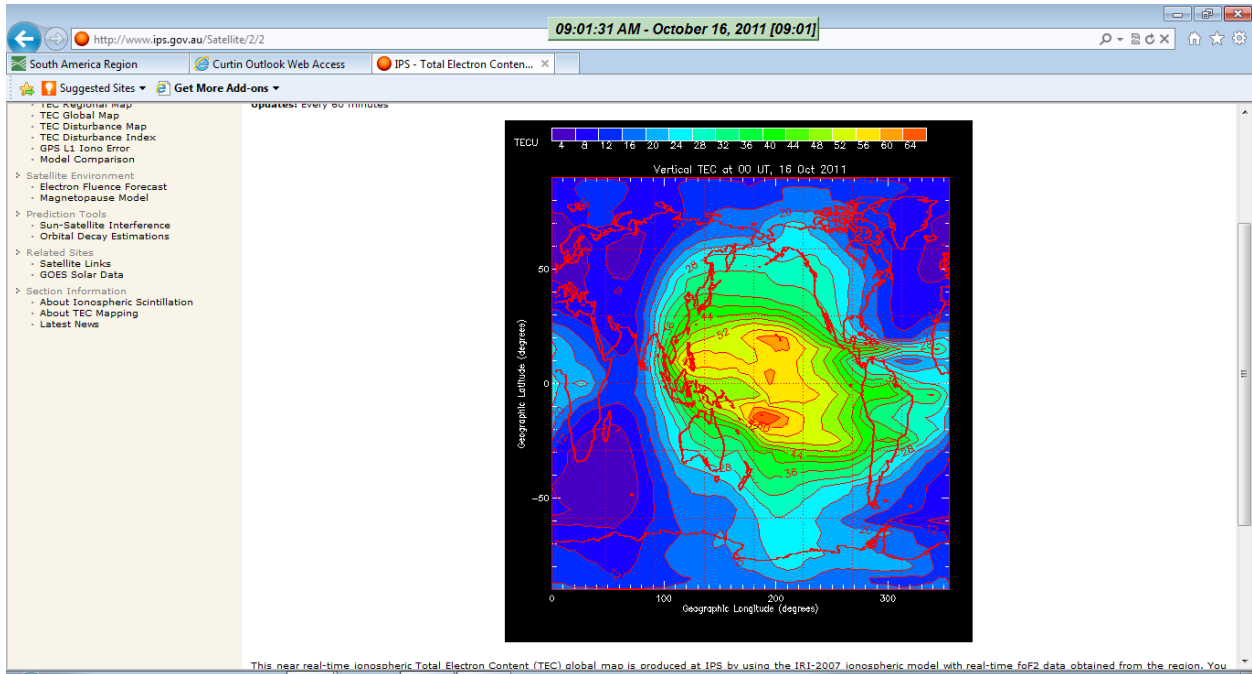

Start @ 2100UT 15, October, 2011

2200UT 15th October, 2011

2300UT 15th October, 2011

0000UT 16th October, 2011

0100UT 16th October, 2011

0200UT 16th October, 2011

0300UT 16th October, 2011

0400UT 15th October, 2011