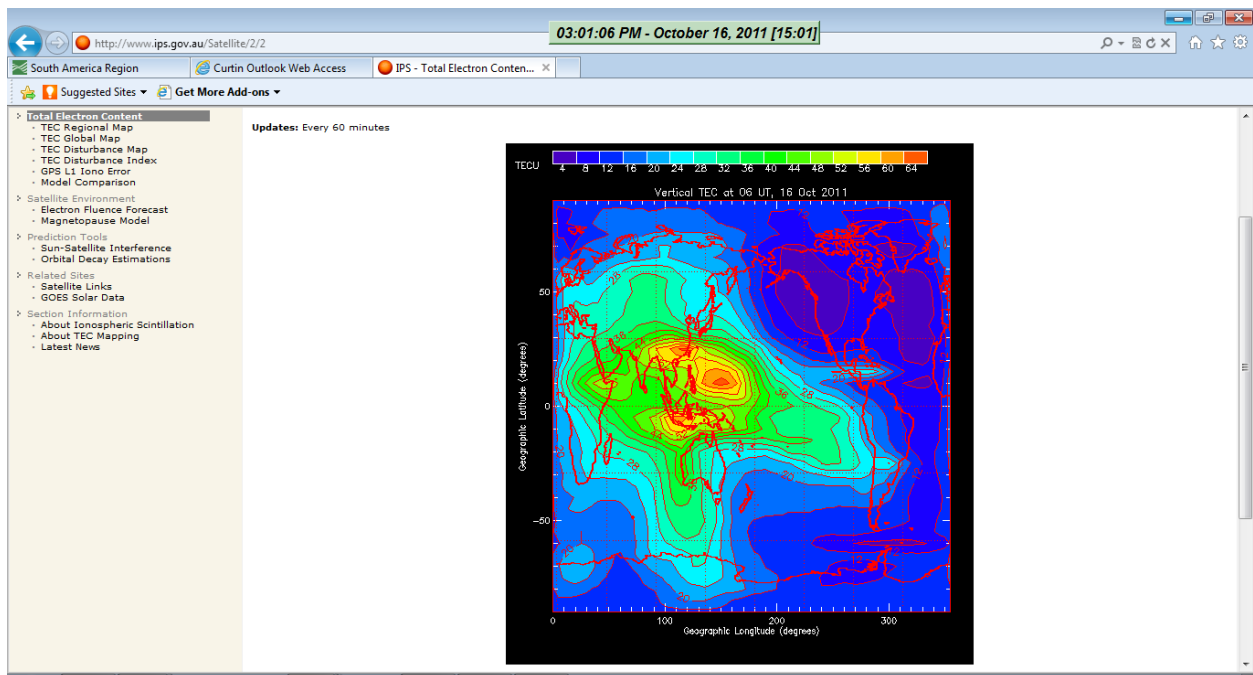

0600UT 16th October, 2011