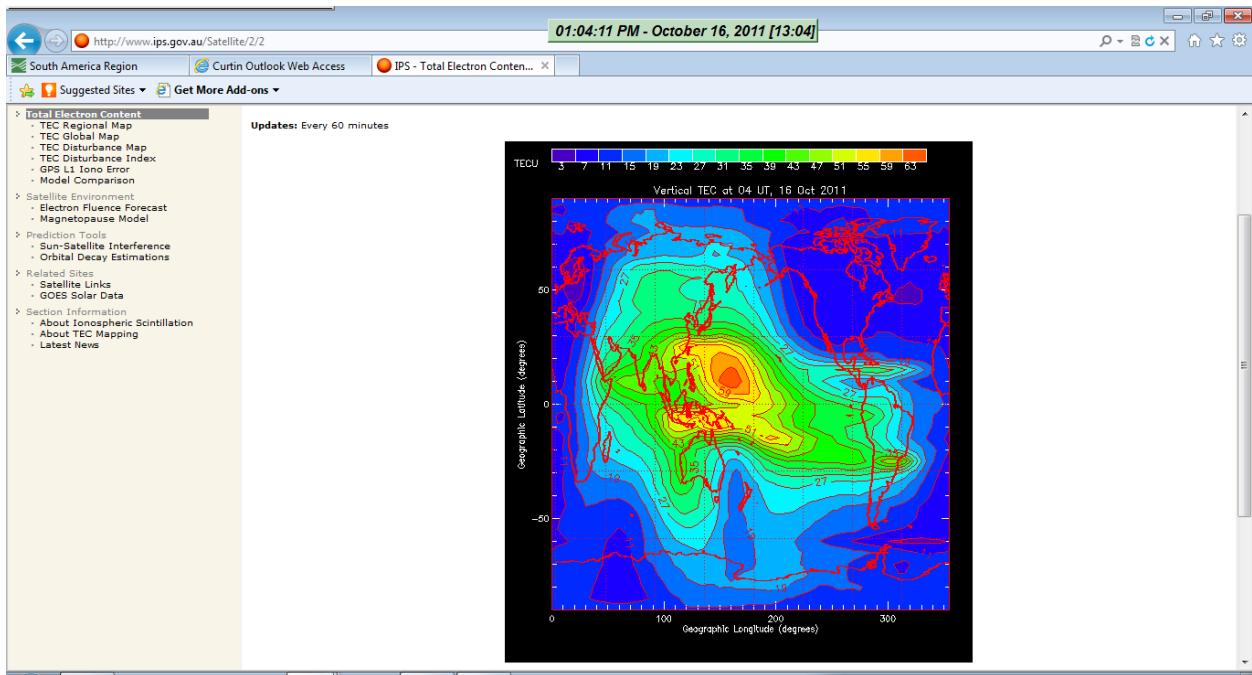

Start @ 2100UT 15, October, 2011

2200UT 15th October, 2011

2300UT 15th October, 2011

0000UT 16th October, 2011

0100UT 16th October, 2011

0200UT 16th October, 2011

0300UT 16th October, 2011

0400UT 15th October, 2011