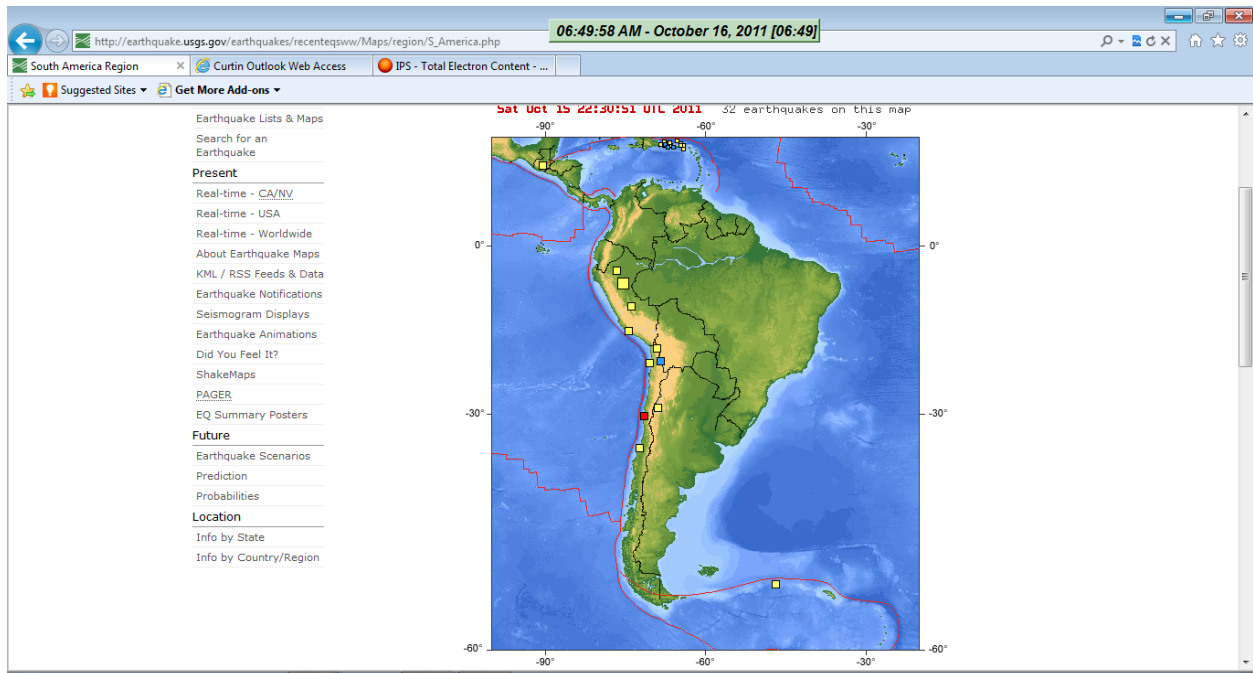

Start @ 2100UT 15, October, 2011

2200UT 15th October, 2011

2300UT 15th October, 2011

0000UT 16th October, 2011

0100UT 16th October, 2011

0200UT 16th October, 2011

0300UT 16th October, 2011

0400UT 15th October, 2011